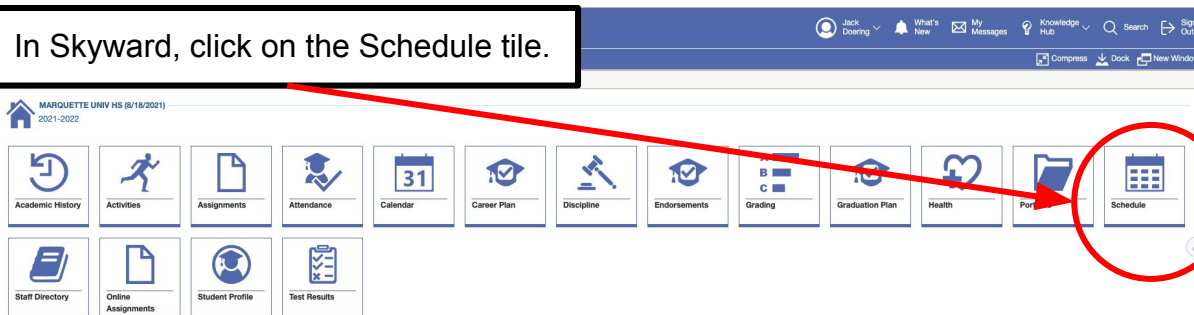

Parents and Guardians - Logging Into Skyward to view your son's schedule

You will receive an automated message from the email address "skyward@muhs.edu." The email is depicted below. Click on the Reset Password link to create your own password.

You have been given permissions to use Family Access to view information on your students at Marquette University High School. A user account with User Name (*your user name here*) was created for (*your name here*)

Follow the link below to reset the password on your user account and begin using Family Access.

[Reset Password](#)

If you already have a Skyward password set up, please disregard this message and [Click Here](#) to log in.

In Skyward, click on the Schedule tile.

Your son's schedule will display. Click on a class in your schedule for more detail.

Both your homeroom and advisor (Tues only) can be found in the HR/ADV period.

The image shows a student's schedule in Skyward. The schedule is displayed in a grid format, showing classes for Monday (DAY: M), Tuesday (DAY: T), and Wednesday (DAY: W). The schedule is for the 2021-2022 school year. The classes listed include: Open Period, Christ Dis., Church H., Mary Bet., Jeremy Cl., Homeroom: Science Cl., Advling, Thomas Jackson, Russell Craze, World Lit., Inth I Relat., Joseph., Adrian Gar., AP Chemistry-, Nicole Williams, Lunch Period 5, Casey Kowalewski, COMMONS, Compute., Expository., Christop., Maive Ga., AP Statistics, Colin Dillon, AP AB Calculus-, Beth Piper.

Link to MUHS's Skyward -
<https://skyward.iscorp.com/MUHSWISuSTS>

Questions? Need Help? Email
support@muhs.edu