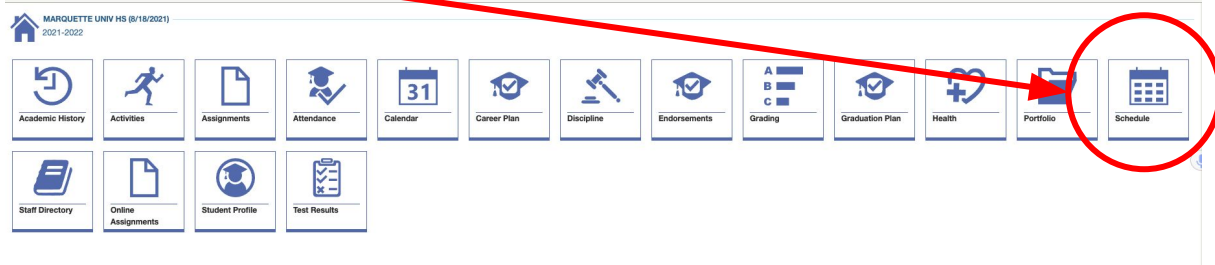

# Students - viewing your schedule in Skyward

Follow this link

<https://skyward.iscorp.com/MUHSWISuSTS>

Choose the “Sign in with Google SSO” button at the bottom. If you’re using a smaller device, you may need to scroll down to see it.

Choose your MUHS account to sign in with.

In Skyward, click on the Schedule tile.

Your schedule will display. Click on a class in your schedule for more detail.

*Both your homeroom and advisor (Tues only) can be found in the HR/ADV period.*