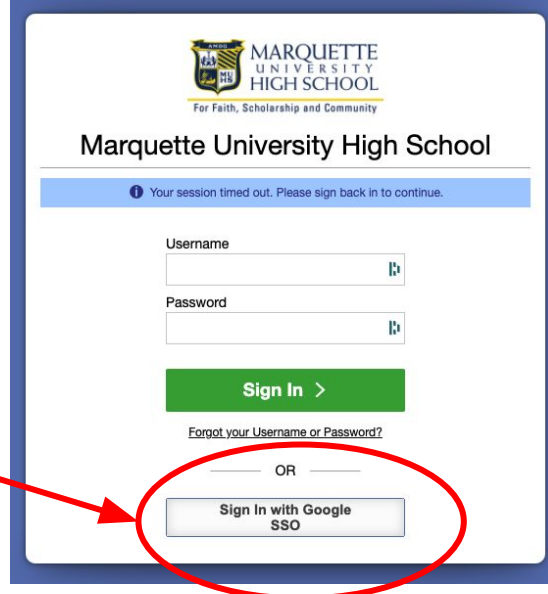

Students - viewing your schedule in Skyward

Follow this link

<https://skyward.iscorp.com/MUHSWISuSTS>

Choose the “Sign in with Google SSO” button at the bottom. If you’re using a smaller device, you may need to scroll down to see it.

Choose your MUHS account to sign in with.