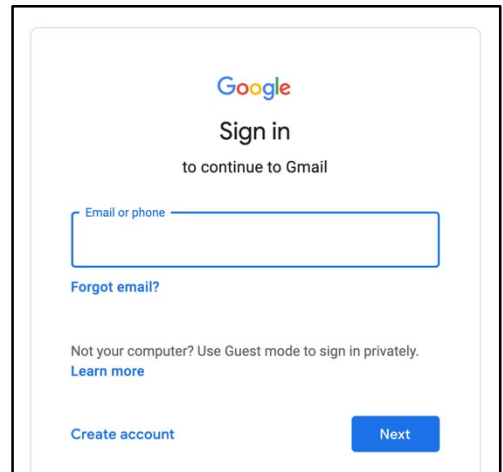

Directions to Log into Email

To access your Marquette University High School email account, please go to Gmail.

Sign in

If you are not currently using a Gmail account you will see this screen. Proceed with the info MUHS is providing. The screen shot to the right will be what you see