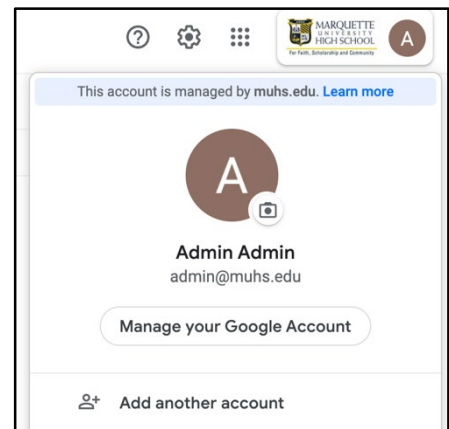

If you are currently using a Gmail account, you'll need to add an account. Click on the icon in the upper right and choose "Add another account"

Directions to Log into PowerSchool

Go to www.muhs.edu. Along the top of the page you will see a "Students" tab. Click on it. Here you will find many of the portals you will frequently use.