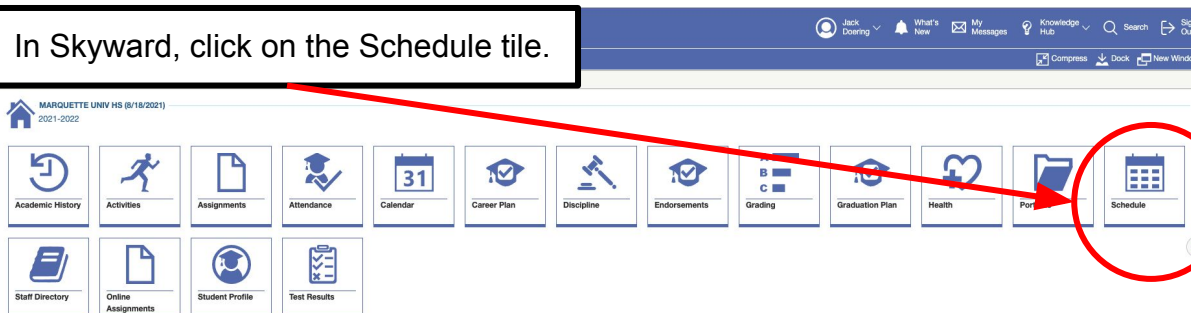

Parents and Guardians - Logging Into Skyward to view your son's schedule

You will receive an automated message from the email address "skyward@muhs.edu." The email is depicted below. Click on the Reset Password link to create your own password.

You have been given permissions to use Family Access to view information on your students at Marquette University High School. A user account with User Name (*your user name here*) was created for (*your name here*)

Follow the link below to reset the password on your user account and begin using Family Access.

[Reset Password](#)

If you already have a Skyward password set up, please disregard this message and [Click Here](#) to log in.

In Skyward, click on the Schedule tile.

Your son's schedule will display. Click on a class in your schedule for more detail.

Gr. 10-12: Both your homeroom and advisor (Tues only) can be found in the HR period. Freshman advisors will be assigned at a later date.

The screenshot shows a student's schedule for the 2021-2022 school year. The schedule is organized by day: Monday (DAY: M), Tuesday (DAY: T), and Wednesday (DAY: W). Each day's schedule is presented in a grid format with 8 periods. The classes listed include Open Period, Christ Dis., Church H., Mary Bet., Homeroom: Science Cl., World Lit., AP Chemistry, Lunch Period 5, Compute., AP Statistics, and AP AB Calculus. The schedule also shows the names of advisors for each class.

DAY: M	DAY: T	DAY: W
1 Open Period	1 Open Period	1 Open Period
2 Christ Dis. 824 ...	2 Christ Dis. 824 ...	2 Christ Dis. 824 ...
3 Mary Bet. 103 S...	3 Mary Bet. 103 S...	3 Mary Bet. 103 S...
4 Homeroom: Science Cl. H34 / 01	4 Adv. Adv / 26	4 Homeroom: Science Cl. H34 / 01
5 World Lit. 093 ...	5 Thomas Jackson 105	5 World Lit. 093 ...
6 AP Chemistry- 248 / 01	6 Homeroom: Science Cl. H34 / 01	6 AP Chemistry- 248 / 01
7 Lunch Period 5 999 / 01	7 Joseph ... 235 S...	7 Lunch Period 5 999 / 01
8 Compute. 508 ...	8 AP Chemistry- 248 / 01	8 Compute. 508 ...
9 AP Statistics 177 / 01	9 Nicole Williams 331	9 AP Statistics 177 / 01
10 AP AB Calculus- 166 / 02	10 Lunch Period 5 999 / 01	10 AP AB Calculus- 166 / 02
11 Beth Piper 333	11 Casey Kowalewski COMMONS	11 Beth Piper 333
	12 AP Chemistry- 248 / 01	
	13 World Lit. 093 ...	
	14 AP Chemistry- 248 / 01	
	15 Lunch Period 5 999 / 01	
	16 Compute. 508 ...	
	17 AP Statistics 177 / 01	
	18 AP AB Calculus- 166 / 02	

Link to MUHS's Skyward -
<https://skyward.iscorp.com/MUHSWIStuSTS>

Questions? Need Help? Email
support@muhs.edu