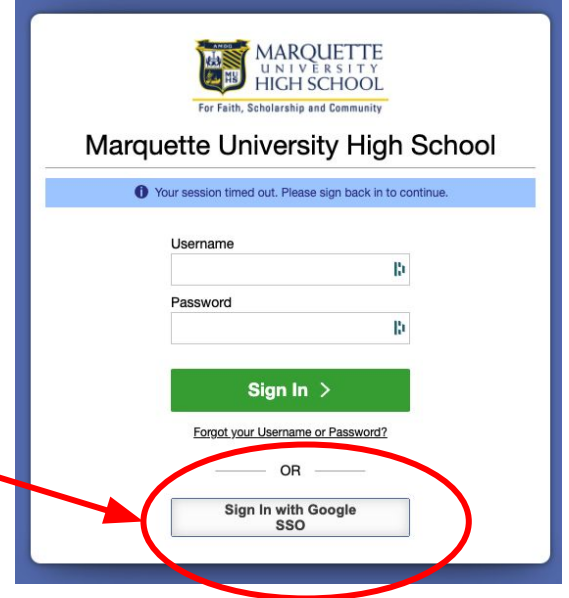

Students - viewing your schedule in Skyward

Follow this link

<https://skyward.iscorp.com/MUHSWISuSTS>

Choose the “Sign in with Google SSO” button at the bottom. If you’re using a smaller device, you may need to scroll down to see it.

Choose your MUHS account to sign in with.